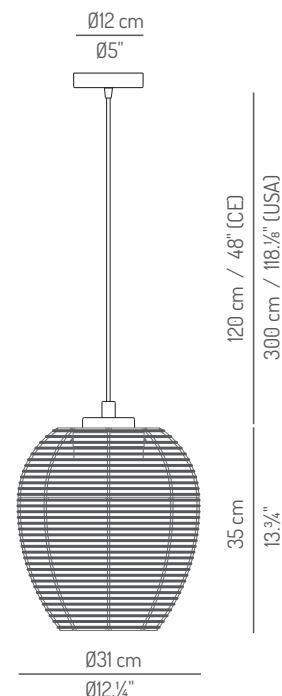

Outdoor

MY.S130 / TUS.MY.S130

Typology: Suspension

Description Descripción

Acrylic cord shade with UV-treated.
Acrylic cord available in different colors.
Available up to three colors
Black metal structure.
Black electrical cable.
Black canopy

Pantalla de cordón trenzado acrílico con tratamiento UV
Cordón acrílico disponible en varios colores.
Disponible hasta en tres colores
Estructura metálica negra.
Cable eléctrico y florón negro.