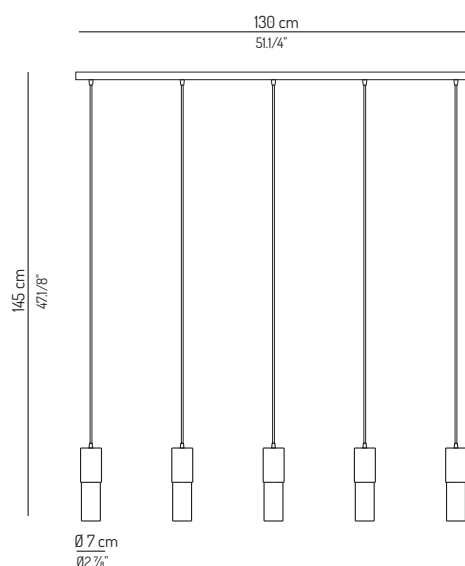

European version	
FK.C057.04	5 x 6W LED GU10 230V
USA version	
TUS.FK.C057.04	5 x 6W LED GU10 base 120V

European version	
FK.L037.04	3 x 8W LED GU10 230V
USA version	
TUS.FK.L037.04	3 x 8W LED GU10 base 120V