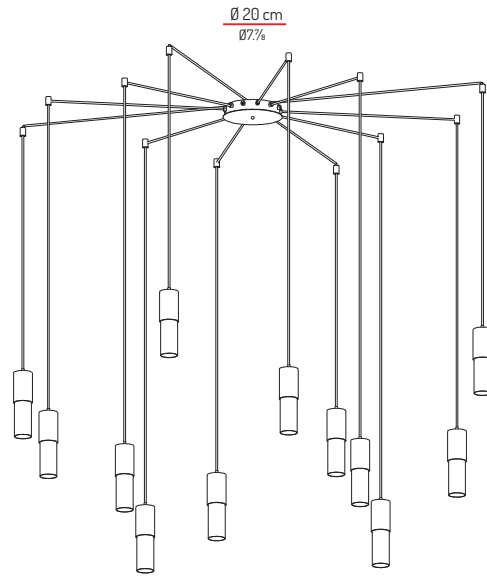

European version	
FK.C057.04	5 x 6W LED GU10 230V
USA version	
TUS.FK.C057.04	5 x 6W LED GU10 base 120V

European version	
FK.L037.04	3 x 8W LED GU10 230V
USA version	
TUS.FK.L037.04	3 x 8W LED GU10 base 120V

European version	
FK.L057.04	5 x 8W LED GU10 230V
USA version	
TUS.FK.L057.04	5 x 8W LED GU10 base 120V

Compositions

Indoor use only / Solo para uso interior

European version	
FKA087.04	8 x 6W LED GU10 230V
USA version	
TUS.FKA087.04	8 x 6W LED GU10 base 120V