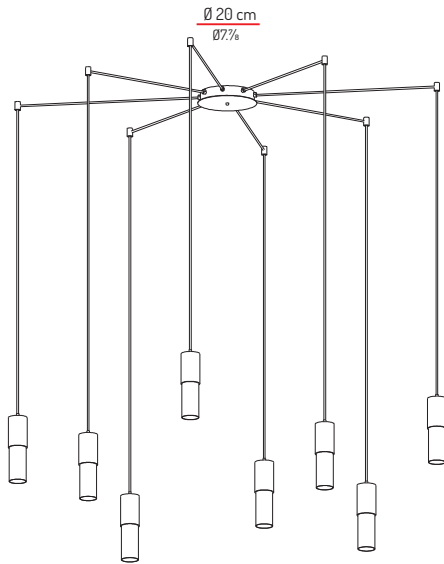

Compositions

Indoor use only / Solo para uso interior

European version	
FKA087.04	8 x 6W LED GU10 230V
USA version	
TUS.FKA087.04	8 x 6W LED GU10 base 120V

European version	
FKA127.04	12 x 6W LED GU10 230V
USA version	
TUS.FKA127.04	12 x 6W LED GU10 base 120V